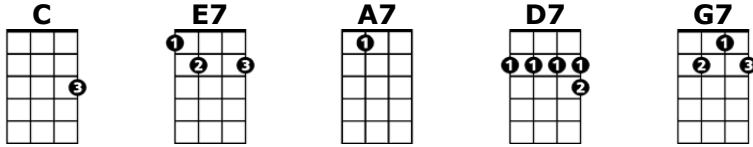

FIVE FOOT TWO, EYES OF BLUE

C **E7** **A7**
 Five foot two, eyes of blue, but oh! what those five foot could do
D7 **G7** **C** **G7**
 Has anybody seen my gal?

C **E7** **A7**
 Turned up nose, turned down hose, never had no other beaus
D7 **G7** **C** **C7**
 Has anybody seen my gal?

E7 **A7**
 Now if you run into a five foot two, covered in fur
D7
 Diamond rings and all those things
G7 (stop)
 Betcha' life it isn't her

C **E7** **A7**
 Could she love, could she woo? Could she, could she, cootchie coo?
D7 **G7** **C** **G7**
 Has anybody seen my gal?

Instrumental

C **E7** **A7**
 Could she love, could she woo? Could she, could she, could she coo?
D7 **G7** **C** **G7**
 Has anybody seen my gal?

C **E7** **A7**
 Could she love, could she woo? Could she, could she, could she coo?
D7 **G7** **D7** **G7** **D7** **G7** **C** **G7 C**
 Has anybody seen my – anybody seen my – anybody seen my gal?