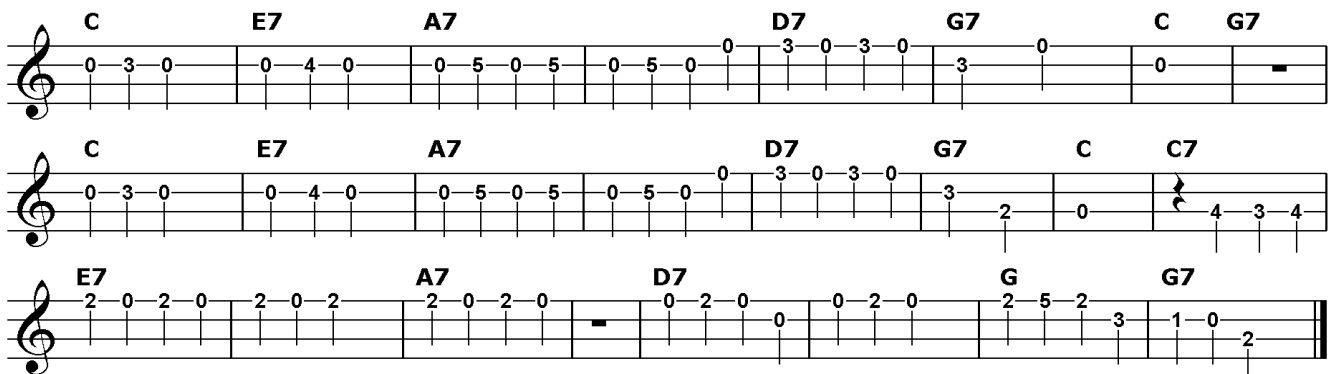

FIVE FOOT TWO, EYES OF BLUE

C **E7** **A7**
 Five foot two, eyes of blue, but oh! what those five foot could do
D7 **G7** **C** **G7**
 Has anybody seen my gal?

C **E7** **A7**
 Turned up nose, turned down hose, never had no other beaus
D7 **G7** **C** **C7**
 Has anybody seen my gal?

E7 **A7**
 Now if you run into a five foot two, covered in fur
D7
 Diamond rings and all those things
G7 (stop)
 Betcha' life it isn't her

C **E7** **A7**
 Could she love, could she woo? Could she, could she, cootchie coo?
D7 **G7** **C** **G7**
 Has anybody seen my gal?

Instrumental

C **E7** **A7**
 Could she love, could she woo? Could she, could she, could she coo?
D7 **G7** **C** **G7**
 Has anybody seen my gal?

C **E7** **A7**
 Could she love, could she woo? Could she, could she, could she coo?
D7 **G7** **D7** **G7** **D7** **G7** **C** **G7 C**
 Has anybody seen my – anybody seen my – anybody seen my gal?