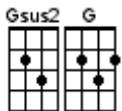

RISE
Eddie Vedder

1 & 2 & 3 & 4 &
↓ ↓ ↑ ↓ ↑ ↓ ↑

(Simple version)

G C
Such is the way of the world, you can never know
G G C
Just where to put all your faith and how will it grow
D G C
Gonna rise up, Bringing back holes in dark memories
D G C
Gonna rise up, Turning mistakes into gold

Interlude2

/D /G /C/ /
/D / /G / /C/ /
/G/Gsus2/G/Gsus2/G/Gsus2/G/Gsus2/
/D / /C / /G /- /

RISE

1 & 2 & 3 & 4 &
 ↓ ↓ ↑ ↓ ↑ ↓ ↑

Eddie Vedder

Such is the way of the world, you can never know

Just where to put all your faith and how will it grow

Gonna rise up, bringing back holes in dark memories

Gonna rise up, turning mistakes into gold

Interlude 1 (play twice)

2nd time repeat C chords

Such is the passage of time, too fast to fold

And suddenly swallowed by signs, low and behold