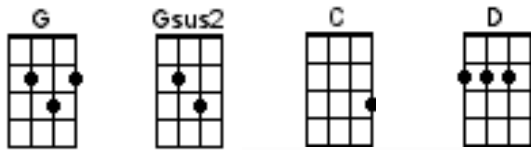

RISE
Eddie Vedder

1 & 2 & 3 & 4 &
↓ ↓ ↑ ↓ ↑ ↓ ↑

(Simple version)

G C
Such is the way of the world, you can never know
G G C
Just where to put all your faith and how will it grow
D G C
Gonna rise up, Bringing back holes in dark memories
D G C
Gonna rise up, Turning mistakes into gold

Interlude1

/G/ /D/ /C/ /
/G / /D / /C/ /C/ /

G C
Such is the passage of time, too fast to fold
G G C
And suddenly swallowed by signs, low and behold
D G C
Gonna rise up, find my direction magnetically
D G C
Gonna rise up, throw down my haste in the road

Interlude2

/D /G /C/ /
/D / /G / /C/ /
/G/Gsus2/G/Gsus2/G/Gsus2/G/Gsus2/
/D / /C / /G /- /

RISE

1 & 2 & 3 & 4 &
 ↓ ↓ ↑ ↓ ↑ ↓ ↑

Eddie Vedder

Such is the way of the world, you can never know

Just where to put all your faith and how will it grow

Gonna rise up, bringing back holes in dark memories

Gonna rise up, turning mistakes into gold

Interlude 1 (play twice)

2nd time repeat C chords

Such is the passage of time, too fast to fold

And suddenly swallowed by signs, low and behold