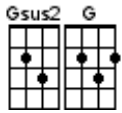

RISE

1 & 2 & 3 & 4 &
↓ ↓ ↑ ↓ ↑ ↓ ↑

Eddie Vedder