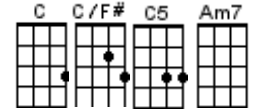

Gonna rise up, find my direction magnetically