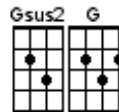

RISE
Eddie Vedder

1 & 2 & 3 & 4 &
↓ ↓ ↑ ↓ ↑ ↓ ↑

(Simple version)

G C
Such is the way of the world, you can never know
G G C
Just where to put all your faith and how will it grow
D G C
Gonna rise up, Bringing back holes in dark memories
D G C
Gonna rise up, Turning mistakes into gold

Interlude2

/D /G /C/ /
/D / /G / /C/ /
/G/Gsus2/G/Gsus2/G/Gsus2/G/Gsus2/
/D / /C / /G /- /

RISE

1 & 2 & 3 & 4 &
 ↓ ↓ ↑ ↓ ↑ ↓ ↑

Eddie Vedder

Such is the way of the world, you can never know

Just where to put all your faith and how will it grow

Gonna rise up, bringing back holes in dark memories

Gonna rise up, turning mistakes into gold

Interlude 1 (play twice)

2nd time repeat C chords

Such is the passage of time, too fast to fold

And suddenly swallowed by signs, low and behold