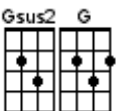

RISE
Eddie Vedder

1 & 2 & 3 & 4 &
↓ ↓ ↑ ↓ ↑ ↓ ↑

(Simple version)

G C
Such is the way of the world, you can never know
G G C
Just where to put all your faith and how will it grow
D G C
Gonna rise up, Bringing back holes in dark memories
D G C
Gonna rise up, Turning mistakes into gold

Interlude2

/D /G /C/ /
/D / /G / /C/ /
/G/Gsus2/G/Gsus2/G/Gsus2/G/Gsus2/
/D / /C / /G /- /

RISE

1 & 2 & 3 & 4 &
 ↓ ↓ ↑ ↓ ↑ ↓ ↑

Eddie Vedder

Such is the way of the world, you can never know

Just where to put all your faith and how will it grow

Gonna rise up, bringing back holes in dark memories

Gonna rise up, turning mistakes into gold

Interlude 1 (play twice)

2nd time repeat C chords

Such is the passage of time, too fast to fold

And suddenly swallowed by signs, low and behold