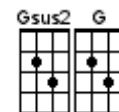

RISE
Eddie Vedder

1 & 2 & 3 & 4 &
↓ ↓ ↑ ↓ ↑ ↓ ↑

(Simple version)

G C
Such is the way of the world, you can never know
G G C
Just where to put all your faith and how will it grow
D G C
Gonna rise up, Bringing back holes in dark memories
D G C
Gonna rise up, Turning mistakes into gold

Interlude2

/D /G /C/ /
/D / /G / /C/ /
/G/Gsus2/G/Gsus2/G/Gsus2/G/Gsus2/
/D / /C / /G /- /

RISE

1 & 2 & 3 & 4 &
 ↓ ↓ ↑ ↓ ↑ ↓ ↑

Eddie Vedder

Such is the way of the world, you can never know

Just where to put all your faith and how will it grow

Gonna rise up, bringing back holes in dark memories

Gonna rise up, turning mistakes into gold

Interlude 1 (play twice)

2nd time repeat C chords

Such is the passage of time, too fast to fold

And suddenly swallowed by signs, low and behold