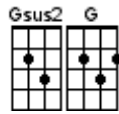

RISE
Eddie Vedder

1 & 2 & 3 & 4 &
↓ ↓ ↑ ↓ ↑ ↓ ↑

(Simple version)

G C
Such is the way of the world, you can never know
G G C
Just where to put all your faith and how will it grow
D G C
Gonna rise up, Bringing back holes in dark memories
D G C
Gonna rise up, Turning mistakes into gold

Interlude2

/D /G /C/ /
/D / /G / /C/ /
/G/Gsus2/G/Gsus2/G/Gsus2/G/Gsus2/
/D / /C / /G /- /

RISE

1 & 2 & 3 & 4 &
 ↓ ↓ ↑ ↓ ↑ ↓ ↑

Eddie Vedder

Such is the way of the world, you can never know

Just where to put all your faith and how will it grow

Gonna rise up, bringing back holes in dark memories

Gonna rise up, turning mistakes into gold

Interlude 1 (play twice)

2nd time repeat C chords

Such is the passage of time, too fast to fold

And suddenly swallowed by signs, low and behold