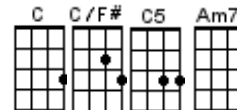

Gonna rise up, find my direction magnetically