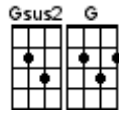

RISE

1 & 2 & 3 & 4 &
↓ ↓ ↑ ↓ ↑ ↓ ↑

Eddie Vedder