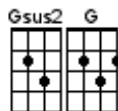

RISE
Eddie Vedder

1 & 2 & 3 & 4 &
↓ ↓ ↑ ↓ ↑ ↓ ↑

(Simple version)

G C
Such is the way of the world, you can never know
G G C
Just where to put all your faith and how will it grow
D G C
Gonna rise up, Bringing back holes in dark memories
D G C
Gonna rise up, Turning mistakes into gold

Interlude2

/D /G /C/ /
/D / /G / /C/ /
/G/Gsus2/G/Gsus2/G/Gsus2/G/Gsus2/
/D / /C / /G /- /

RISE

1 & 2 & 3 & 4 &
 ↓ ↓ ↑ ↓ ↑ ↓ ↑

Eddie Vedder

Such is the way of the world, you can never know

Just where to put all your faith and how will it grow

Gonna rise up, bringing back holes in dark memories

Gonna rise up, turning mistakes into gold

Interlude 1 (play twice)

2nd time repeat C chords

Such is the passage of time, too fast to fold

And suddenly swallowed by signs, low and behold