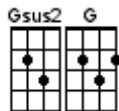

RISE
Eddie Vedder

1 & 2 & 3 & 4 &
↓ ↓ ↑ ↓ ↑ ↓ ↑

(Simple version)

G C
Such is the way of the world, you can never know
G G C
Just where to put all your faith and how will it grow
D G C
Gonna rise up, Bringing back holes in dark memories
D G C
Gonna rise up, Turning mistakes into gold

Interlude2

/D /G /C/ /
/D / /G / /C/ /
/G/Gsus2/G/Gsus2/G/Gsus2/G/Gsus2/
/D / /C / /G /- /

RISE

1 & 2 & 3 & 4 &
 ↓ ↓ ↑ ↓ ↑ ↓ ↑

Eddie Vedder

Such is the way of the world, you can never know

Just where to put all your faith and how will it grow

Gonna rise up, bringing back holes in dark memories

Gonna rise up, turning mistakes into gold

Interlude 1 (play twice)

2nd time repeat C chords

Such is the passage of time, too fast to fold

And suddenly swallowed by signs, low and behold