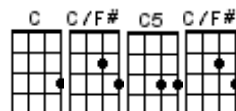

RISE
Eddie Vedder

1 & 2 & 3 & 4 &
↓ ↓ ↑ ↓ ↑ ↓ ↑

(Simple version)

G C
Such is the way of the world, you can never know
G G C
Just where to put all your faith and how will it grow
D G C
Gonna rise up, Bringing back holes in dark memories
D G C
Gonna rise up, Turning mistakes into gold

Interlude2

/D /G /C/ /
/D / /G / /C/ /
/G/Gsus2/G/Gsus2/G/Gsus2/G/Gsus2/
/D / /C / /G /- /

RISE

1 & 2 & 3 & 4 &
 ↓ ↓ ↑ ↓ ↑ ↓ ↑

Eddie Vedder

Such is the way of the world, you can never know

Just where to put all your faith and how will it grow

Gonna rise up, bringing back holes in dark memories

Gonna rise up, turning mistakes into gold

Interlude 1 (play twice)

2nd time repeat C chords

Such is the passage of time, too fast to fold

And suddenly swallowed by signs, low and behold