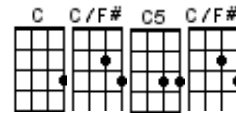

RISE

1 & 2 & 3 & 4 &
↓ ↓ ↑ ↓ ↑ ↓ ↑

Eddie Vedder