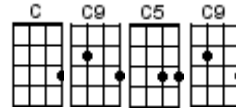

RISE
Eddie Vedder

1 & 2 & 3 & 4 &
↓ ↓ ↑ ↓ ↑ ↓ ↑

(Simple version)

G C
Such is the way of the world, you can never know
G G C
Just where to put all your faith and how will it grow
D G C
Gonna rise up, Bringing back holes in dark memories
D G C
Gonna rise up, Turning mistakes into gold

Interlude1

/G/ /D/ /C/ /
/G / /D / /C/ /C/ /

G C
Such is the passage of time, too fast to fold
G G C
And suddenly swallowed by signs, low and behold
D G C
Gonna rise up, find my direction magnetically
D G C
Gonna rise up, throw down my haste in the road

Interlude2

/D /G /C/ /
/D / /G / /C/ /
/G/Gsus2/G/Gsus2/G/Gsus2/G/Gsus2/
/D / /C / /G /- /

RISE

1 & 2 & 3 & 4 &
 ↓ ↓ ↑ ↓ ↑ ↓ ↑

Eddie Vedder

Such is the way of the world, you can never know

Just where to put all your faith and how will it grow

Gonna rise up, bringing back holes in dark memories

Gonna rise up, turning mistakes into gold

Interlude 1 (play twice)

2nd time repeat C chords

Such is the passage of time, too fast to fold

And suddenly swallowed by signs, low and behold