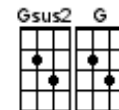

Gonna rise up, find my direction magnetically