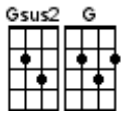

RISE
Eddie Vedder

1 & 2 & 3 & 4 &
↓ ↓ ↑ ↓ ↑ ↓ ↑

(Simple version)

G C
Such is the way of the world, you can never know
G G C
Just where to put all your faith and how will it grow
D G C
Gonna rise up, Bringing back holes in dark memories
D G C
Gonna rise up, Turning mistakes into gold

Interlude2

/D /G /C/ /
/D / /G / /C/ /
/G/Gsus2/G/Gsus2/G/Gsus2/G/Gsus2/
/D / /C / /G /- /

RISE

1 & 2 & 3 & 4 &
 ↓ ↓ ↑ ↓ ↑ ↓ ↑

Eddie Vedder

Such is the way of the world, you can never know

Just where to put all your faith and how will it grow

Gonna rise up, bringing back holes in dark memories

Gonna rise up, turning mistakes into gold

Interlude 1 (play twice)

2nd time repeat C chords

Such is the passage of time, too fast to fold

And suddenly swallowed by signs, low and behold