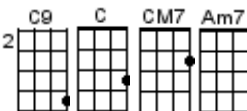

RISE
Eddie Vedder

1 & 2 & 3 & 4 &
↓ ↓ ↑ ↓ ↑ ↓ ↑

(Simple version)

G C
Such is the way of the world, you can never know
G G C
Just where to put all your faith and how will it grow
D G C
Gonna rise up, Bringing back holes in dark memories
D G C
Gonna rise up, Turning mistakes into gold

Interlude2

/D /G /C/ /
/D / /G / /C/ /
/G/Gsus2/G/Gsus2/G/Gsus2/G/Gsus2/
/D / /C / /G /- /

RISE

1 & 2 & 3 & 4 &
 ↓ ↓ ↑ ↓ ↑ ↓ ↑

Eddie Vedder

Such is the way of the world, you can never know

Just where to put all your faith and how will it grow

Gonna rise up, bringing back holes in dark memories

Gonna rise up, turning mistakes into gold

Interlude 1 (play twice)

2nd time repeat C chords

Such is the passage of time, too fast to fold

And suddenly swallowed by signs, low and behold