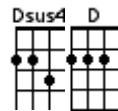

RISE
Eddie Vedder

1 & 2 & 3 & 4 &
↓ ↓ ↑ ↓ ↑ ↓ ↑

(Simple version)

G C
Such is the way of the world, you can never know
G G C
Just where to put all your faith and how will it grow
D G C
Gonna rise up, Bringing back holes in dark memories
D G C
Gonna rise up, Turning mistakes into gold

Interlude2

/D /G /C/ /
/D / /G / /C/ /
/G/Gsus2/G/Gsus2/G/Gsus2/G/Gsus2/
/D / /C / /G /- /

RISE

1 & 2 & 3 & 4 &
 ↓ ↓ ↑ ↓ ↑ ↓ ↑

Eddie Vedder

Such is the way of the world, you can never know

Just where to put all your faith and how will it grow

Gonna rise up, bringing back holes in dark memories

Gonna rise up, turning mistakes into gold

Interlude 1 (play twice)

2nd time repeat C chords

Such is the passage of time, too fast to fold

And suddenly swallowed by signs, low and behold