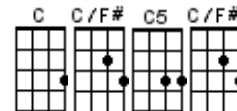

RISE
Eddie Vedder

1 & 2 & 3 & 4 &
↓ ↓ ↑ ↓ ↑ ↓ ↑

(Simple version)

G C
Such is the way of the world, you can never know
G G C
Just where to put all your faith and how will it grow
D G C
Gonna rise up, Bringing back holes in dark memories
D G C
Gonna rise up, Turning mistakes into gold

Interlude2

/D /G /C/ /
/D / /G / /C/ /
/G/Gsus2/G/Gsus2/G/Gsus2/G/Gsus2/
/D / /C / /G /- /

RISE

1 & 2 & 3 & 4 &
 ↓ ↓ ↑ ↓ ↑ ↓ ↑

Eddie Vedder

Such is the way of the world, you can never know

Just where to put all your faith and how will it grow

Gonna rise up, bringing back holes in dark memories

Gonna rise up, turning mistakes into gold

Interlude 1 (play twice)

2nd time repeat C chords

Such is the passage of time, too fast to fold

And suddenly swallowed by signs, low and behold