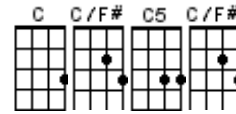

RISE
Eddie Vedder

1 & 2 & 3 & 4 &
↓ ↓ ↑ ↓ ↑ ↓ ↑

(Simple version)

G C
Such is the way of the world, you can never know
G G C
Just where to put all your faith and how will it grow
D G C
Gonna rise up, Bringing back holes in dark memories
D G C
Gonna rise up, Turning mistakes into gold

Interlude2

/D /G /C/ /
/D / /G / /C/ /
/G/Gsus2/G/Gsus2/G/Gsus2/G/Gsus2/
/D / /C / /G /- /

RISE

1 & 2 & 3 & 4 &
 ↓ ↓ ↑ ↓ ↑ ↓ ↑

Eddie Vedder

Such is the way of the world, you can never know

Just where to put all your faith and how will it grow

Gonna rise up, bringing back holes in dark memories

Gonna rise up, turning mistakes into gold

Interlude 1 (play twice)

2nd time repeat C chords

Such is the passage of time, too fast to fold

And suddenly swallowed by signs, low and behold