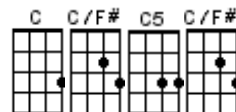

RISE
Eddie Vedder

1 & 2 & 3 & 4 &
↓ ↓ ↑ ↓ ↑ ↓ ↑

(Simple version)

G C
Such is the way of the world, you can never know
G G C
Just where to put all your faith and how will it grow
D G C
Gonna rise up, Bringing back holes in dark memories
D G C
Gonna rise up, Turning mistakes into gold

Interlude2

/D /G /C/ /
/D / /G / /C/ /
/G/Gsus2/G/Gsus2/G/Gsus2/G/Gsus2/
/D / /C / /G /- /

RISE

1 & 2 & 3 & 4 &
 ↓ ↓ ↑ ↓ ↑ ↓ ↑

Eddie Vedder

Such is the way of the world, you can never know

Just where to put all your faith and how will it grow

Gonna rise up, bringing back holes in dark memories

Gonna rise up, turning mistakes into gold

Interlude 1 (play twice)

2nd time repeat C chords

Such is the passage of time, too fast to fold

And suddenly swallowed by signs, low and behold