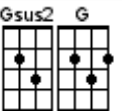

RISE
Eddie Vedder

1 & 2 & 3 & 4 &
↓ ↓ ↑ ↓ ↑ ↓ ↑

(Simple version)

G C
Such is the way of the world, you can never know
G G C
Just where to put all your faith and how will it grow
D G C
Gonna rise up, Bringing back holes in dark memories
D G C
Gonna rise up, Turning mistakes into gold

Interlude2

/D /G /C/ /
/D / /G / /C/ /
/G/Gsus2/G/Gsus2/G/Gsus2/G/Gsus2/
/D / /C / /G /- /

RISE

1 & 2 & 3 & 4 &
 ↓ ↓ ↑ ↓ ↑ ↓ ↑

Eddie Vedder

Such is the way of the world, you can never know

Just where to put all your faith and how will it grow

Gonna rise up, bringing back holes in dark memories

Gonna rise up, turning mistakes into gold

Interlude 1 (play twice)

2nd time repeat C chords

Such is the passage of time, too fast to fold

And suddenly swallowed by signs, low and behold