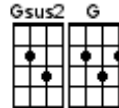

RISE
Eddie Vedder

1 & 2 & 3 & 4 &
↓ ↓ ↑ ↓ ↑ ↓ ↑

(Simple version)

G C
Such is the way of the world, you can never know
G G C
Just where to put all your faith and how will it grow
D G C
Gonna rise up, Bringing back holes in dark memories
D G C
Gonna rise up, Turning mistakes into gold

Interlude2

/D /G /C/ /
/D / /G / /C/ /
/G/Gsus2/G/Gsus2/G/Gsus2/G/Gsus2/
/D / /C / /G /- /

RISE

1 & 2 & 3 & 4 &
 ↓ ↓ ↑ ↓ ↑ ↓ ↑

Eddie Vedder

Such is the way of the world, you can never know

Just where to put all your faith and how will it grow

Gonna rise up, bringing back holes in dark memories

Gonna rise up, turning mistakes into gold

Interlude 1 (play twice)

2nd time repeat C chords

Such is the passage of time, too fast to fold

And suddenly swallowed by signs, low and behold