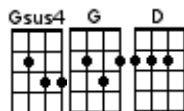

RISE
Eddie Vedder

1 & 2 & 3 & 4 &
↓ ↓ ↑ ↓ ↑ ↓ ↑

(Simple version)

G C
Such is the way of the world, you can never know
G G C
Just where to put all your faith and how will it grow
D G C
Gonna rise up, Bringing back holes in dark memories
D G C
Gonna rise up, Turning mistakes into gold

Interlude1

/G/ /D/ /C/ /
/G / /D / /C/ /C/ /

G C
Such is the passage of time, too fast to fold
G G C
And suddenly swallowed by signs, low and behold
D G C
Gonna rise up, find my direction magnetically
D G C
Gonna rise up, throw down my haste in the road

Interlude2

/D /G /C/ /
/D / /G / /C/ /
/G/Gsus2/G/Gsus2/G/Gsus2/G/Gsus2/
/D / /C / /G /- /

RISE

1 & 2 & 3 & 4 &
 ↓ ↓ ↑ ↓ ↑ ↓ ↑

Eddie Vedder

Such is the way of the world, you can never know

Just where to put all your faith and how will it grow

Gonna rise up, bringing back holes in dark memories

Gonna rise up, turning mistakes into gold

Interlude 1 (play twice)

2nd time repeat C chords

Such is the passage of time, too fast to fold

And suddenly swallowed by signs, low and behold