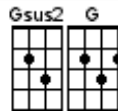

RISE
Eddie Vedder

1 & 2 & 3 & 4 &
↓ ↓ ↑ ↓ ↑ ↓ ↑

(Simple version)

G C
Such is the way of the world, you can never know
G G C
Just where to put all your faith and how will it grow
D G C
Gonna rise up, Bringing back holes in dark memories
D G C
Gonna rise up, Turning mistakes into gold

Interlude2

/D /G /C/ /
/D / /G / /C/ /
/G/Gsus2/G/Gsus2/G/Gsus2/G/Gsus2/
/D / /C / /G /- /

RISE

1 & 2 & 3 & 4 &
 ↓ ↓ ↑ ↓ ↑ ↓ ↑

Eddie Vedder

Such is the way of the world, you can never know

Just where to put all your faith and how will it grow

Gonna rise up, bringing back holes in dark memories

Gonna rise up, turning mistakes into gold

Interlude 1 (play twice)

2nd time repeat C chords

Such is the passage of time, too fast to fold

And suddenly swallowed by signs, low and behold