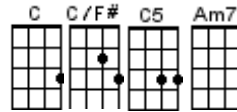

RISE
Eddie Vedder

1 & 2 & 3 & 4 &
↓ ↓ ↑ ↓ ↑ ↓ ↑

(Simple version)

G C
Such is the way of the world, you can never know
G G C
Just where to put all your faith and how will it grow
D G C
Gonna rise up, Bringing back holes in dark memories
D G C
Gonna rise up, Turning mistakes into gold

Interlude1

/G/ /D/ /C/ /
/G / /D / /C/ /C/ /

G C
Such is the passage of time, too fast to fold
G G C
And suddenly swallowed by signs, low and behold
D G C
Gonna rise up, find my direction magnetically
D G C
Gonna rise up, throw down my haste in the road

Interlude2

/D /G /C/ /
/D / /G / /C/ /
/G/Gsus2/G/Gsus2/G/Gsus2/G/Gsus2/
/D / /C / /G /- /

RISE

1 & 2 & 3 & 4 &
 ↓ ↓ ↑ ↓ ↑ ↓ ↑

Eddie Vedder

Such is the way of the world, you can never know

Just where to put all your faith and how will it grow

Gonna rise up, bringing back holes in dark memories

Gonna rise up, turning mistakes into gold

Interlude 1 (play twice)

2nd time repeat C chords

Such is the passage of time, too fast to fold

And suddenly swallowed by signs, low and behold