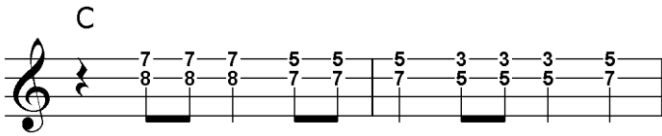

Spanish Harlem

Lieber & Spector

Riff 1

Riff 2

INTRO: Riff 1 twice

C
There is a rose in Spanish Harlem, **Riff 1**

A red rose up in Spanish Harlem. Riff 2

F
It is a special one, it's never seen the sun,

It only comes out when the moon is on the run,

C
And all the stars are gleaming **Riff 1**

G
It's growing in the street, right up through the concrete

C
But soft and sweet and dreaming. **Riff 1 twice**

C
There is a rose in Spanish Harlem, **Riff 1**

A red rose up in Spanish Harlem, Riff 2

F
With eyes as black as coal,

That look down in my soul,

And start a fire there, and then I lose control,

C
I have to beg your pardon. **Riff 1**

G
I'm going to pick that rose and watch her as she grows...

C
In my garden. **Riff 1 twice**

REPEAT VERSE 2

OUTRO ADD:

C
There is a rose in Spanish Harlem **Riff 1**

C
There is a rose in Spanish Harlem **Riff 1**

(Fade)