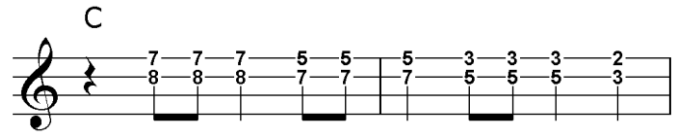

Spanish Harlem

Lieber & Spector

Riff 1

Riff 2

INTRO: Riff 1 twice

C
There is a rose in Spanish Harlem, **Riff 1**

A red rose up in Spanish Harlem. Riff 2

F
It is a special one, it's never seen the sun,

It only comes out when the moon is on the run,

C
And all the stars are gleaming **Riff 1**

G
It's growing in the street, right up through the concrete

C
But soft and sweet and dreaming. **Riff 1 twice**

C
There is a rose in Spanish Harlem, **Riff 1**

A red rose up in Spanish Harlem, Riff 2

F
With eyes as black as coal,

That look down in my soul,

And start a fire there, and then I lose control,

C
I have to beg your pardon. **Riff 1**

G
I'm going to pick that rose and watch her as she grows...

C
In my garden. **Riff 1 twice**

REPEAT VERSE 2

OUTRO ADD:

C
There is a rose in Spanish Harlem **Riff 1**

C
There is a rose in Spanish Harlem **Riff 1**

(Fade)