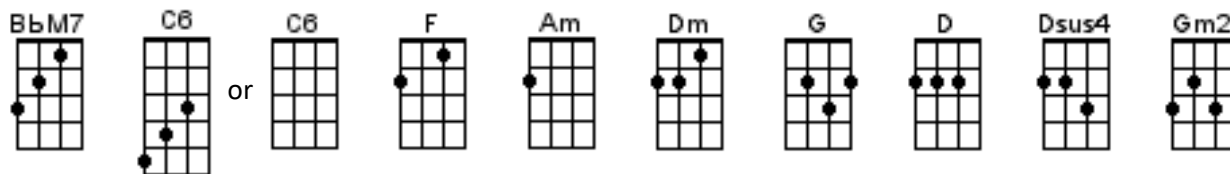

# WITCHETA LINEMAN

Intro: /Bbmaj7/C6 /Bbmaj7/C6↓ /

(no chord) Bbmaj7

I am a lineman for the county

F Am

And I drive the main road

Dm Am G D (Dsus4 D)

Searchin' in the sun for another overload

(no chord) C6

I hear you singin' in the wire

G Gm2

I can hear you through the whine

D Am Bbmaj7/C6 /Bbmaj7/C6↓ /

And the Wichita lineman is still on the line

(no chord) Bbmaj7

I know I need a small vacation

F Am

But it don't look like rain

Dm Am G D (Dsus4 D)

And if it snows that stretch down south won't ever stand the strain

(no chord) C6

And I need you more than want you,

G Gm2

And I want you for all time