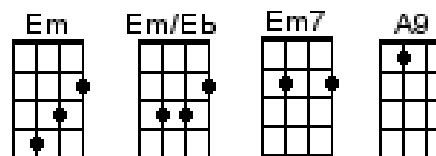

BLUE SKIES

Irving Berlin

Intro (optional):

G D7 G
I was blue, just as blue as I could be
G D7 G
Every day was a cloudy day for me
Bm F# Bm
Then good luck came a-knocking at my door
G D7 G B7
Skies were grey but they're not grey anymore

Em Em/Eb Em7 A9
Blue skies smiling at me
G D7 G B7
Nothing but blue skies do I see
Em Em/Eb Em7 A9
Blue birds singing a song
G D7 G
Nothing but blue birds all day long

G Cm G
Never saw the sun shining so bright
Cm G Cm G
Never saw things going so right
G Cm G
Noticing the days hurrying by
Cm G D7 G B7
When you're in love, my how they fly

Em Em/Eb Em7 A9
Blue days all of them gone
G D7 G
Nothing but blue skies from now on

Repeat body of song (back to "Blue skies")