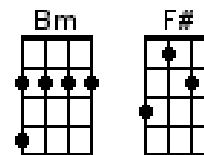

BLUE SKIES

Irving Berlin

Intro (optional):

G D7 G
I was blue, just as blue as I could be
G D7 G
Every day was a cloudy day for me
Bm F# Bm
Then good luck came a-knocking at my door
G D7 G B7
Skies were grey but they're not grey anymore

Em Em/Eb Em7 A9
Blue skies smiling at me
G D7 G B7
Nothing but blue skies do I see
Em Em/Eb Em7 A9
Blue birds singing a song
G D7 G
Nothing but blue birds all day long

G Cm G
Never saw the sun shining so bright
Cm G Cm G
Never saw things going so right
G Cm G
Noticing the days hurrying by
Cm G D7 G B7
When you're in love, my how they fly

Em Em/Eb Em7 A9
Blue days all of them gone
G D7 G
Nothing but blue skies from now on

Repeat body of song (back to "Blue skies")