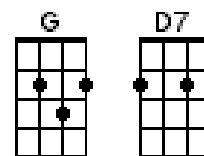

BLUE SKIES

Irving Berlin

Intro (optional):

G D7 G
I was blue, just as blue as I could be
G D7 G
Every day was a cloudy day for me
Bm F# Bm
Then good luck came a-knocking at my door
G D7 G B7
Skies were grey but they're not grey anymore

Em Em/Eb Em7 A9
Blue skies smiling at me
G D7 G B7
Nothing but blue skies do I see
Em Em/Eb Em7 A9
Blue birds singing a song
G D7 G
Nothing but blue birds all day long

G Cm G
Never saw the sun shining so bright
Cm G Cm G
Never saw things going so right
G Cm G
Noticing the days hurrying by
Cm G D7 G B7
When you're in love, my how they fly

Em Em/Eb Em7 A9
Blue days all of them gone
G D7 G
Nothing but blue skies from now on

Repeat body of song (back to "Blue skies")