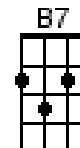

BLUE SKIES

Irving Berlin

Intro (optional):

G D7 G
I was blue, just as blue as I could be
G D7 G
Every day was a cloudy day for me
Bm F# Bm
Then good luck came a-knocking at my door
G D7 G B7
Skies were grey but they're not grey anymore