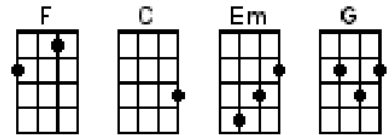

# CHARIOTS OF FIRE

Vangelis

Ostinato (continues throughout song)

Ostinato musical notation for guitar. It consists of a single melodic line on the top staff (treble clef) and a single bass line on the bottom staff (bass clef). The time signature is 4/4. The notation shows a repeating pattern of eighth notes: 0 0 0 0 0 0 0 0 0 0 0 0 0 0 0 0.

Melody

Main melody musical notation for guitar. It consists of a single melodic line on the top staff (treble clef) and a single bass line on the bottom staff (bass clef). The time signature is 4/4. The notation shows a repeating pattern of eighth notes with various chords indicated above the staff. The chords are: F, C, F, C, F, C, F, C, F, C, (no chord), Em, F, C, G, Em, G, Em, F, C, F, C, (no chord), Em, F, C, G, Em, G, Em, F, C, F, C, F, C, Em, F, C, F, C, F, C.