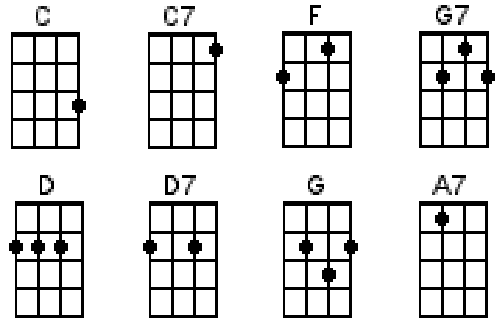

Riff

C (8 bars)
 Mmmmmmmmmmmmmmmmm
 I find it very very easy to be true
 I find myself alone when each day is through
 Yes I'll admit I'm a fool for you
 Because you're mine I walk the line

C (8 bars)
 Mmmmmmmmmmmmmmmmm
 As sure as night is dark and day is light
 I keep you on my mind both day and night
 And happiness I've known proves that it's right
 Because you're mine I walk the line

As sure as night is dark and day is light

I keep you on my mind both day and night

And happiness I've known proves that it's right

Because you're mine I walk the line

Key change

D (8 bars)

Mmmmmmmmmmmmmmmmm

You've got a way to keep me on your side

You give me cause for love that I can't hide

For you I know I'd even try to turn the tide

Because you're mine I walk the line

D (8 bars)

Mmmmmmmmmmmmmmmmm

I keep a close watch on this heart of mine

I keep my eyes wide open all the time

I keep the ends out for the tie that binds

Because you're mine I walk the line

Because you're mine I walk the line

Riff

Riff