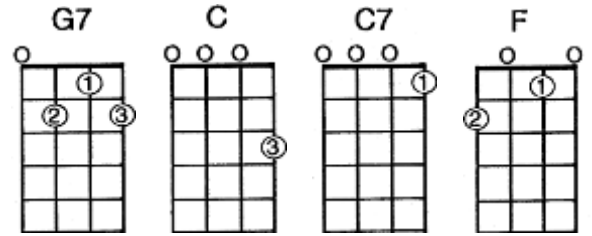

I WALK THE LINE Johnny Cash Key of C

C (8 bars)
 Mmmmmmmmmmmmmmmmm
 I keep a close watch on this heart of mine
 I keep my eyes wide open all the time
 I keep the ends out for the tie that binds
 Because you're mine I walk the line

Riff

C (8 bars)
 Mmmmmmmmmmmmmmmmm
 I find it very very easy to be true
 I find myself alone when each day is through
 Yes I'll admit I'm a fool for you
 Because you're mine I walk the line

C (8 bars)
 Mmmmmmmmmmmmmmmmm
 As sure as night is dark and day is light
 I keep you on my mind both day and night
 And happiness I've known proves that it's right
 Because you're mine I walk the line