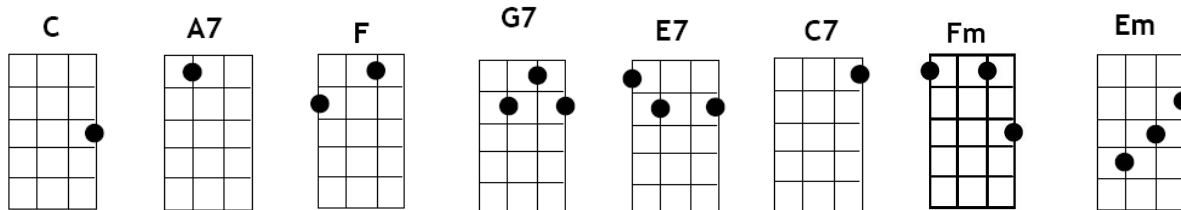

TIPTOE THROUGH THE TULIPS

C A7 F G7
 Tiptoe through the window
C E7(C7) F Fm
 By the window, that is where I'll be
C A7 F G7 C A7 F G7
 Come tiptoe through the tulips with me - Oh

C A7 F G7
 Tiptoe from your pillow
C E7(C7) F Fm
 To the shadow of the willow tree
C A7 F G7 C A7 F G7
 And tiptoe through the tulips with me

F (Dm7) Em A7
 Knee deep in flowers we'll stray
Em D A7
 We'll keep the showers away

G7 C A7 F G7
 (And if I) kiss you in the garden
C E7(C7) F Fm
 In the moonlight, will you pardon me?
C A7 F G7 C A7 F G7
 And tiptoe through the tulips with me

F (Dm7) Em A7
 Knee deep in flowers we'll stray
Em D A7
 We'll keep the showers away

G7 C A7 F G7
 (And if I) kiss you in the garden
C E7(C7) F Fm
 In the moonlight, will you pardon me?
C A7 F G7 C A7 F G7 C
 And tiptoe through the tulips with me