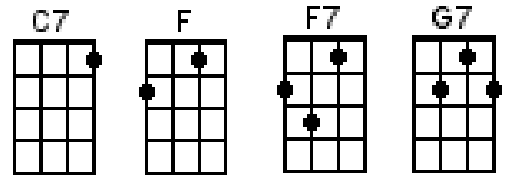

HOUND DOG

Jerry Leiber & Mike Stoller

Intro: **C7** (triplets)

1	2	3	2	2	3	3	2	3	4	2	3	1
↓	↑	↓	↑	↓	↑	↓	↑	↓	↑	↓	↑	↓ (Stop)

(No chord)

C7

You ain't nothin' but a hound dog, cryin' all the time

F(7)

C7

When they said you were high class, well that was just a lie

F(7)

C7

When they said you were high class, well that was just a lie

G7

You ain't never caught a rabbit

F(7)

C7 (triplets) ↓

And you ain't no friend of mine

'Bass' riff:

The bass line notation shows fret numbers for the T, A, and B strings. It is divided into three sections: C7 (0-2-3-2), F7 (0-2-3-2), and G7 (2-1-2-0). The C7 section is repeated three times. The F7 section is repeated three times. The G7 section is repeated three times.

Solo:

The solo notation shows triplets on the T, A, and B strings. It is divided into three sections: C7 (6-6-6-3-3), F7 (6-6-6-3-3), and G7 (3-3-3-5-5). The C7 section is repeated three times. The F7 section is repeated three times. The G7 section is repeated three times.