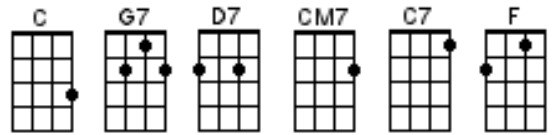

## Intro/Riff:

4/4

F D7 C G7 C

T 4 0 0 1 1 3 3 0 0 2 2 3 3 3 5 7 5 3 7 5 3 2 3

A 4 2 2 0 0 1 1 3 3 0 0 2 2 3 3 3 5 7 5 3 7 5 3 2 3

B 4 2 2 0 0 1 1 3 3 0 0 2 2 3 3 3 5 7 5 3 7 5 3 2 3

I'm leaning on a lamp-post at the corner of the street

In case a certain little lady comes by

Oh me, Oh my

I hope the little lady comes by

I don't know if she'll get away, she doesn't always get away

But anyhow I know that she'll try

Oh me, Oh my

I hope the little lady comes by

And anyone can understand why

I'm leaning on a lamp-post at the corner of the street

In case a certain little lady comes by

1	&	2	&	3	&	4	&
↓		↓	↑	↓	↑	↓	↑

**REPEAT WHOLE SONG (with riff at start and end)**