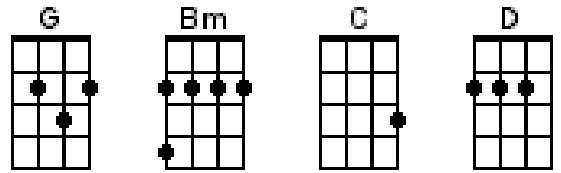

## INTRO/RIFF:

There's a [G] part of me that'll [Bm] always be  
[C] Flowin' slowly to the [D] sea  
And when I'm [G] far from home I [Bm] get a shiver  
[C] Whenever I think [D] of that river

[G] I had a dream [Bm] that every city  
[C] In the world was [D] just as pretty  
And [G] through each town there [Bm] flowed a stream  
Just [C] like the river [D] of my dreams

## CHORUS:

[G] *When I die* [Bm] *put me in a barra*  
[C] *Wheel me down to the* [D] *banks of the Yarra*  
[G] *Dig a hole both* [Bm] *deep and narra*  
[C] *Bury me by* [D] *my brown Yarra*

## RIFF

Now [G] people change, [Bm] they'll let you down  
They'll [C] hurt you too, that's [D] what I've found  
And [G] though that river [Bm] flows like mud  
In my [C] heart and soul it [D] flows like blood

## CHORUS:

[C] When I die [Em] put me in a barra  
[F] Wheel me down to the [G] banks of the Yarra  
[C] Dig a hole both [Em] deep and narra  
[F] Bury me by [G] my brown Yarra